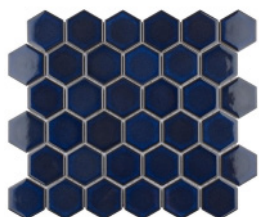

AVAILABLE FINISH | GLOSSY PORCELAIN TILE

1" Hex

Cobalt

Blush

Glacier Blue

Jade

Mist

Periwinkle

Rusty Red

2" Hex

Cobalt

Blush

Glacier Blue

Jade

Mist

Periwinkle

Rusty Red

AVAILABLE SIZES

FIELD

1" Hex (10^{1/4"} x 11^{7/8"}) Sheet

2" Hex (11^{1/8"} x 12^{5/8"}) Sheet

TECHNICAL SPECIFICATIONS

DESCRIPTION

WALL & LIGHT COMMERCIAL FLOOR APPLICATION ONLY