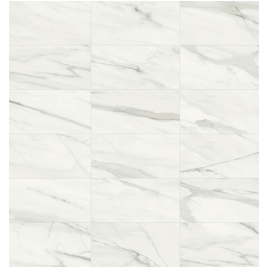

# JUST DANCE

Calacatta Ore

Statuario Venato

Volakas Grigio

Stella Argento

Allure Ivory

Strada Ash

Zebrino

Suave Bianco

	FIELD					
	24"x48"	24"x24"	16"x32"	10.5"x32"	12"x24"	4"x12"
Calacatta Oro	P	P	P	P	P	P
Statuario Venato	P	P	P	P	P	P
Volakas Grigio	P	P	P	P	P	P
Stella Argento		P	P		P	P
Allure Ivory		P	P		P	P
Strada Ash	P		P		P	P
Zebrino	P		P		P	P
Suave Bianco	P		P		P	P

M= Matte, G= Glossy

TECHNICAL SPECIFICATIONS			
Origin	Turkey	Color Variation	V2
Type	Porcelain	Water Absorption	≤0.5
Look	Stone	DCOF	Wet <0.42
Edge		Frost Resistance	Yes
Thickness	9.8mm	Application	Wall & Floor